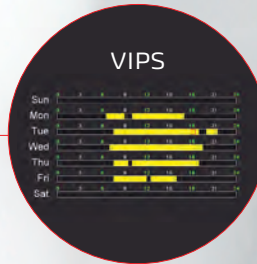

NESCAFÉ VISTA COMPACT ESPRESSO

Optioneel ook uit te voeren als **combi-automaat** met koffie en bonen.

Uitgevoerd met het VIPS-energiespaarprogramma. Een **zelflerend energiebesparingsysteem**.

Machine is voorzien van **sterkte regeling**

Energiezuinige machine met **A+ energielabel**.

De **NESCAFÉ Vista Compact Espresso** is de compacte versie van de NESCAFÉ Vista Espresso en met zijn compacte formaat overal op kantoor te plaatsen. Deze machine is voorzien van vele functies zoals een full color touchscreen. Hiermee voorziet u de werkvloer met één druk op de knop van een heerlijke kop koffie gemaakt van verse koffiebonen.

TECHNISCHE SPECIFICATIES

Afmetingen:
73,0 x 35,0 x 54,0
(h x b x d in cm)

Gewicht:
40 kg

Boiler inhoud:
1,75 + 0,6 L

Elektrische aansluiting: **230 V**

OVERIGE SPECIFICATIES

Aantal gebruikers:
tot 35

Inhoud canisters:
Instant **0,4 kg**
Bonen **1,2 kg** / Cacao **1,43 kg**
Melk (topping) **1,1 kg**
Ca **453** (o.b.v. 8 gram) zwarte koffies*

Keuze-mogelijkheden:
tot 12

Invoer:
touchscreen

Automatisch spoelprogramma

Zetsnelheid:
Koffie: **40 s.**
Cappuccino: **40 s.**

Kannenfunctie:
Nee

Ergielabel:
A+

OPTIONEEL

Beveiliging met pincode

Telemetrie

Onderzetkast

Koud water unit

Betaalsysteem

*O.b.v. adviesdosering (120 ml water)

Meer weten?

info@cf.nl
www.coffeefresh.nl
T 0313 48 32 22

It all starts with a
NESCAFÉ
coffee fresh