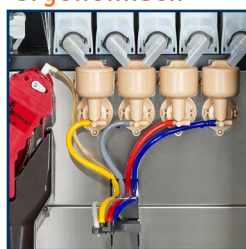

ergonomisch

Door de logische opbouw van de ingrediëntcontainers en het kleurgebruik aan de binnenzijde is de CF 386 serie eenvoudig bij te vullen en schoon te houden. Ergonomie staat voorop.

CAPACITEIT

koffie bonen	12 liter (ca. 500 kopjes*)
koffie instant	5 liter (ca. 781 kopjes**)
suiker	5 liter
topping / creamer	5 liter
cacao	5 liter
soep	5 liter
thee	5 liter
bekers	700 stuks
afmetingen: (hxbxd)	1830 x 600 x 650 mm
gewicht	ca. 180 kg

* Op basis van een gemiddelde adviesdosering van 8 gram per kopje.

** Op basis van een gemiddelde adviesdosering van 1,6 gram per kopje.

AANSLUITGEGEVENS

elektrische aansluiting:
230V; 60 Hz; 1,6 kW
wateraansluiting:
3/4" (wasmachineaansluiting)